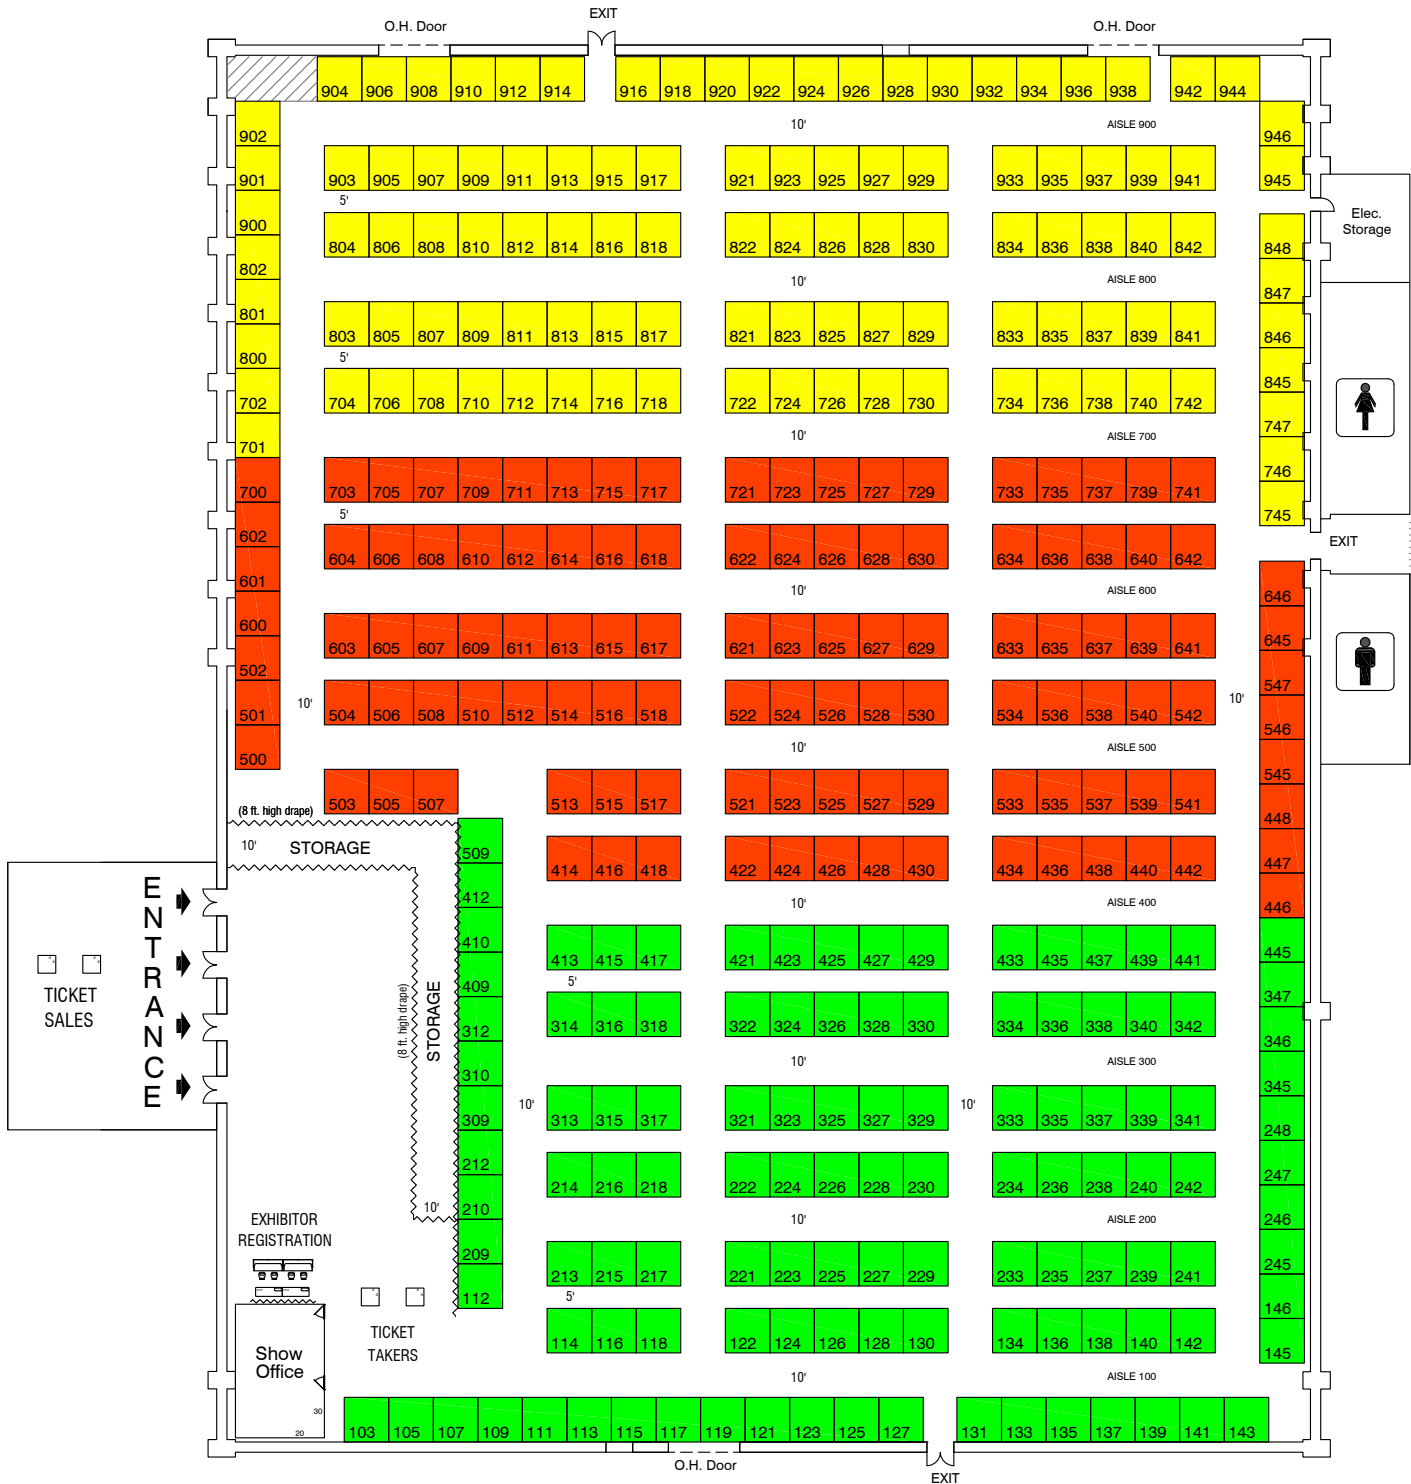

The Home Show at Patriot Place

March 24-26, 2017

Empower Field House, Gillette Stadium

Foxborough, Massachusetts

Rev. 1/13/17

Targeted Freight Move-in Times:

Empower Field House
Aisle widths as noted

- - Thursday, 3/23/17 @ 7:00 a.m. - 9:00 a.m.
- - Thursday, 3/23/17 @ 9:00 a.m. - 11:00 a.m.
- - Thursday, 3/23/17 @ 11:00 a.m. - 2:00 p.m.